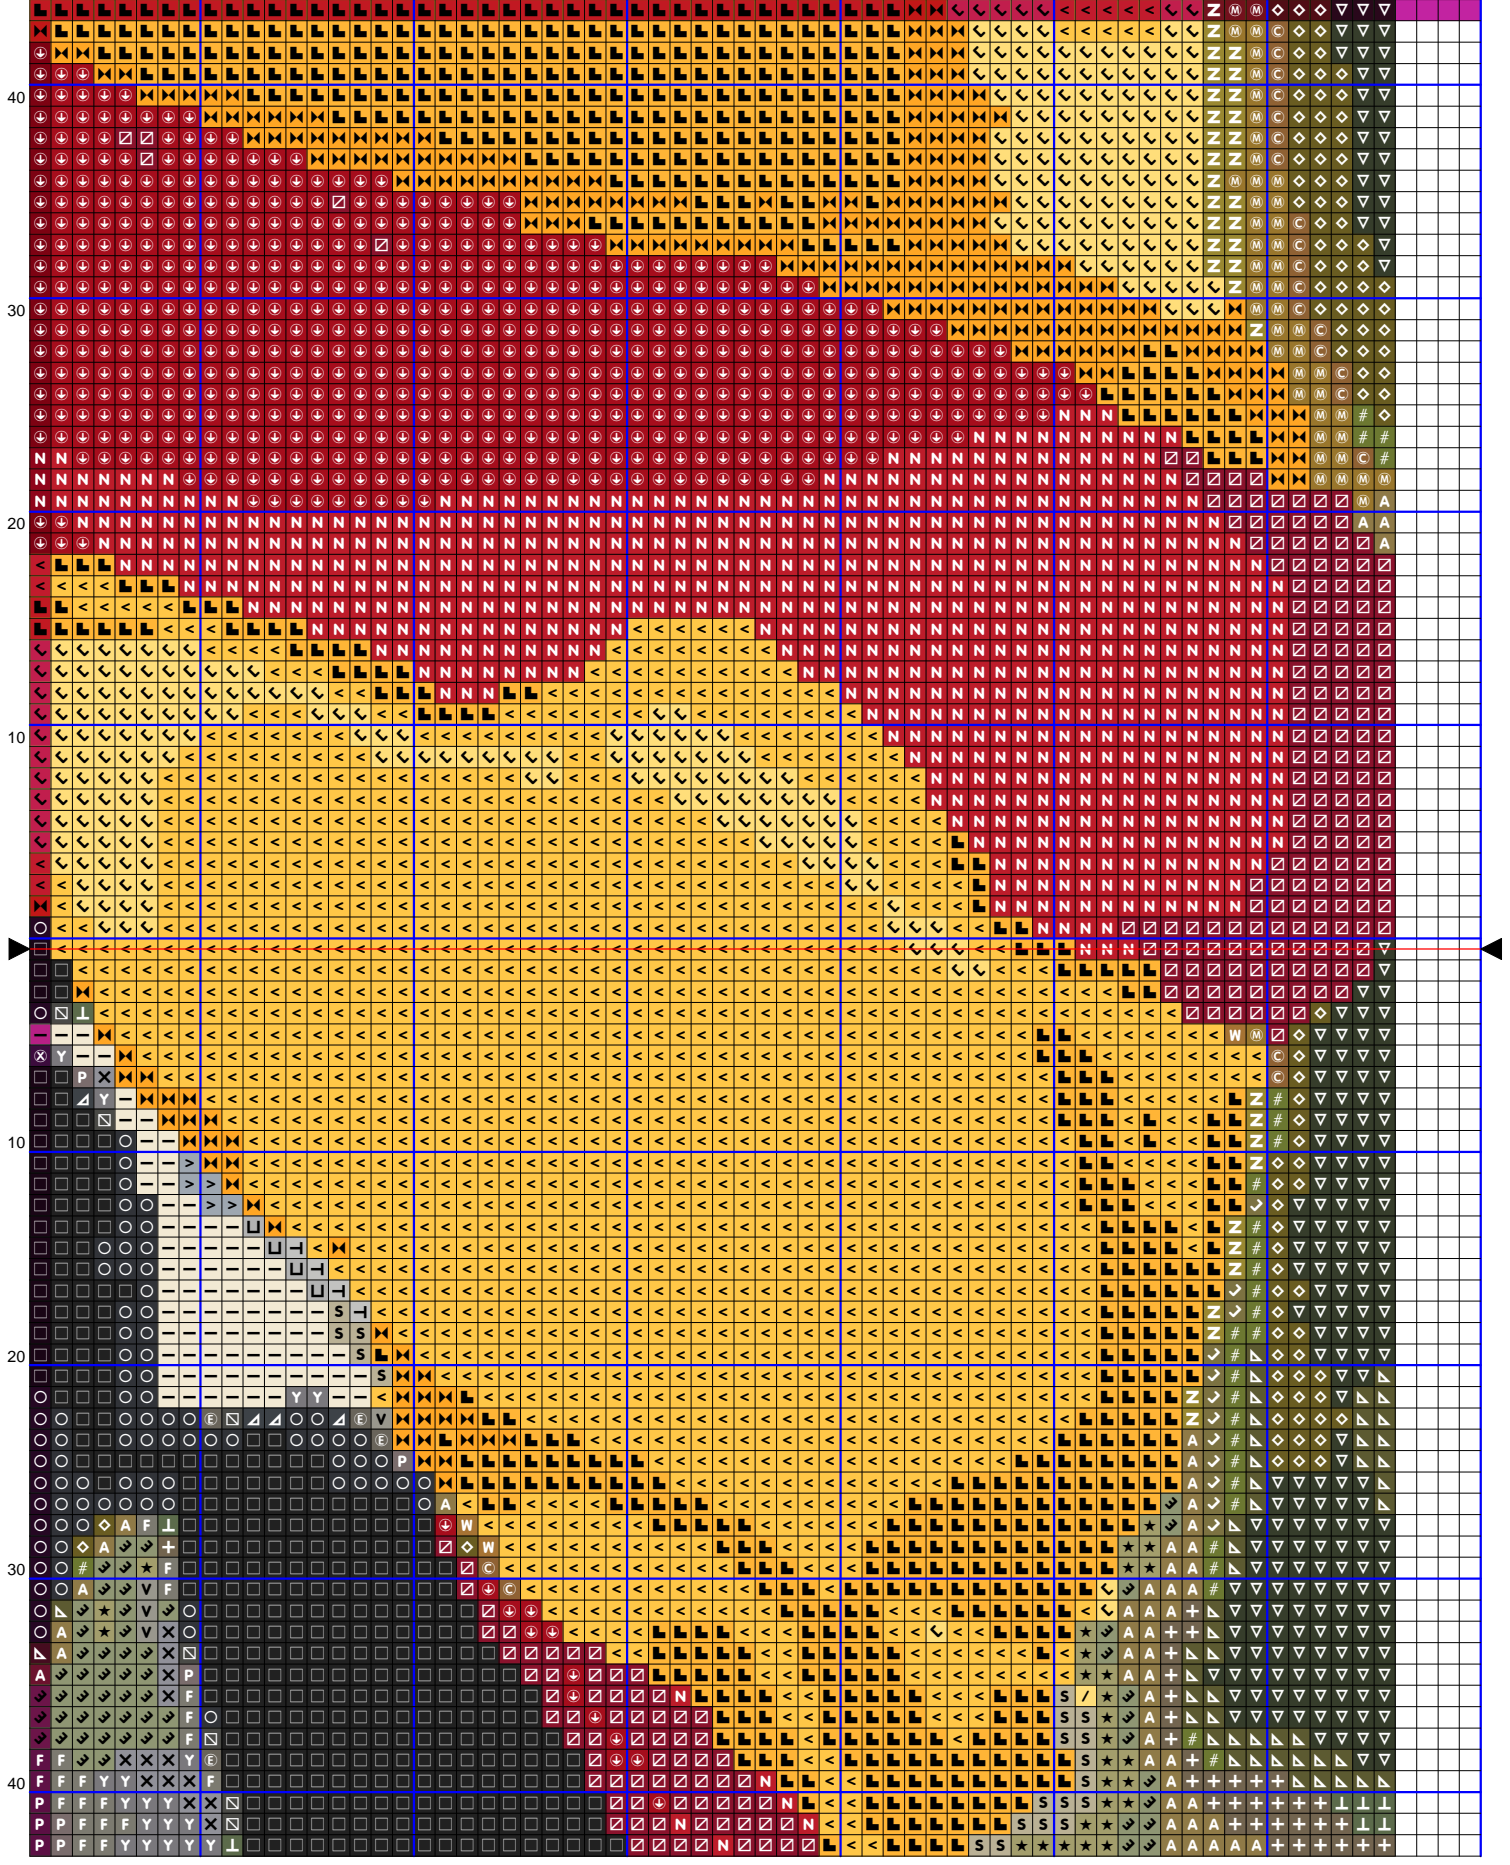

110

120

130

140

150

160

170

© Technology GXB-CSEI

First place obtained in graphic design 2022 in : " Cross Stitch in the World "