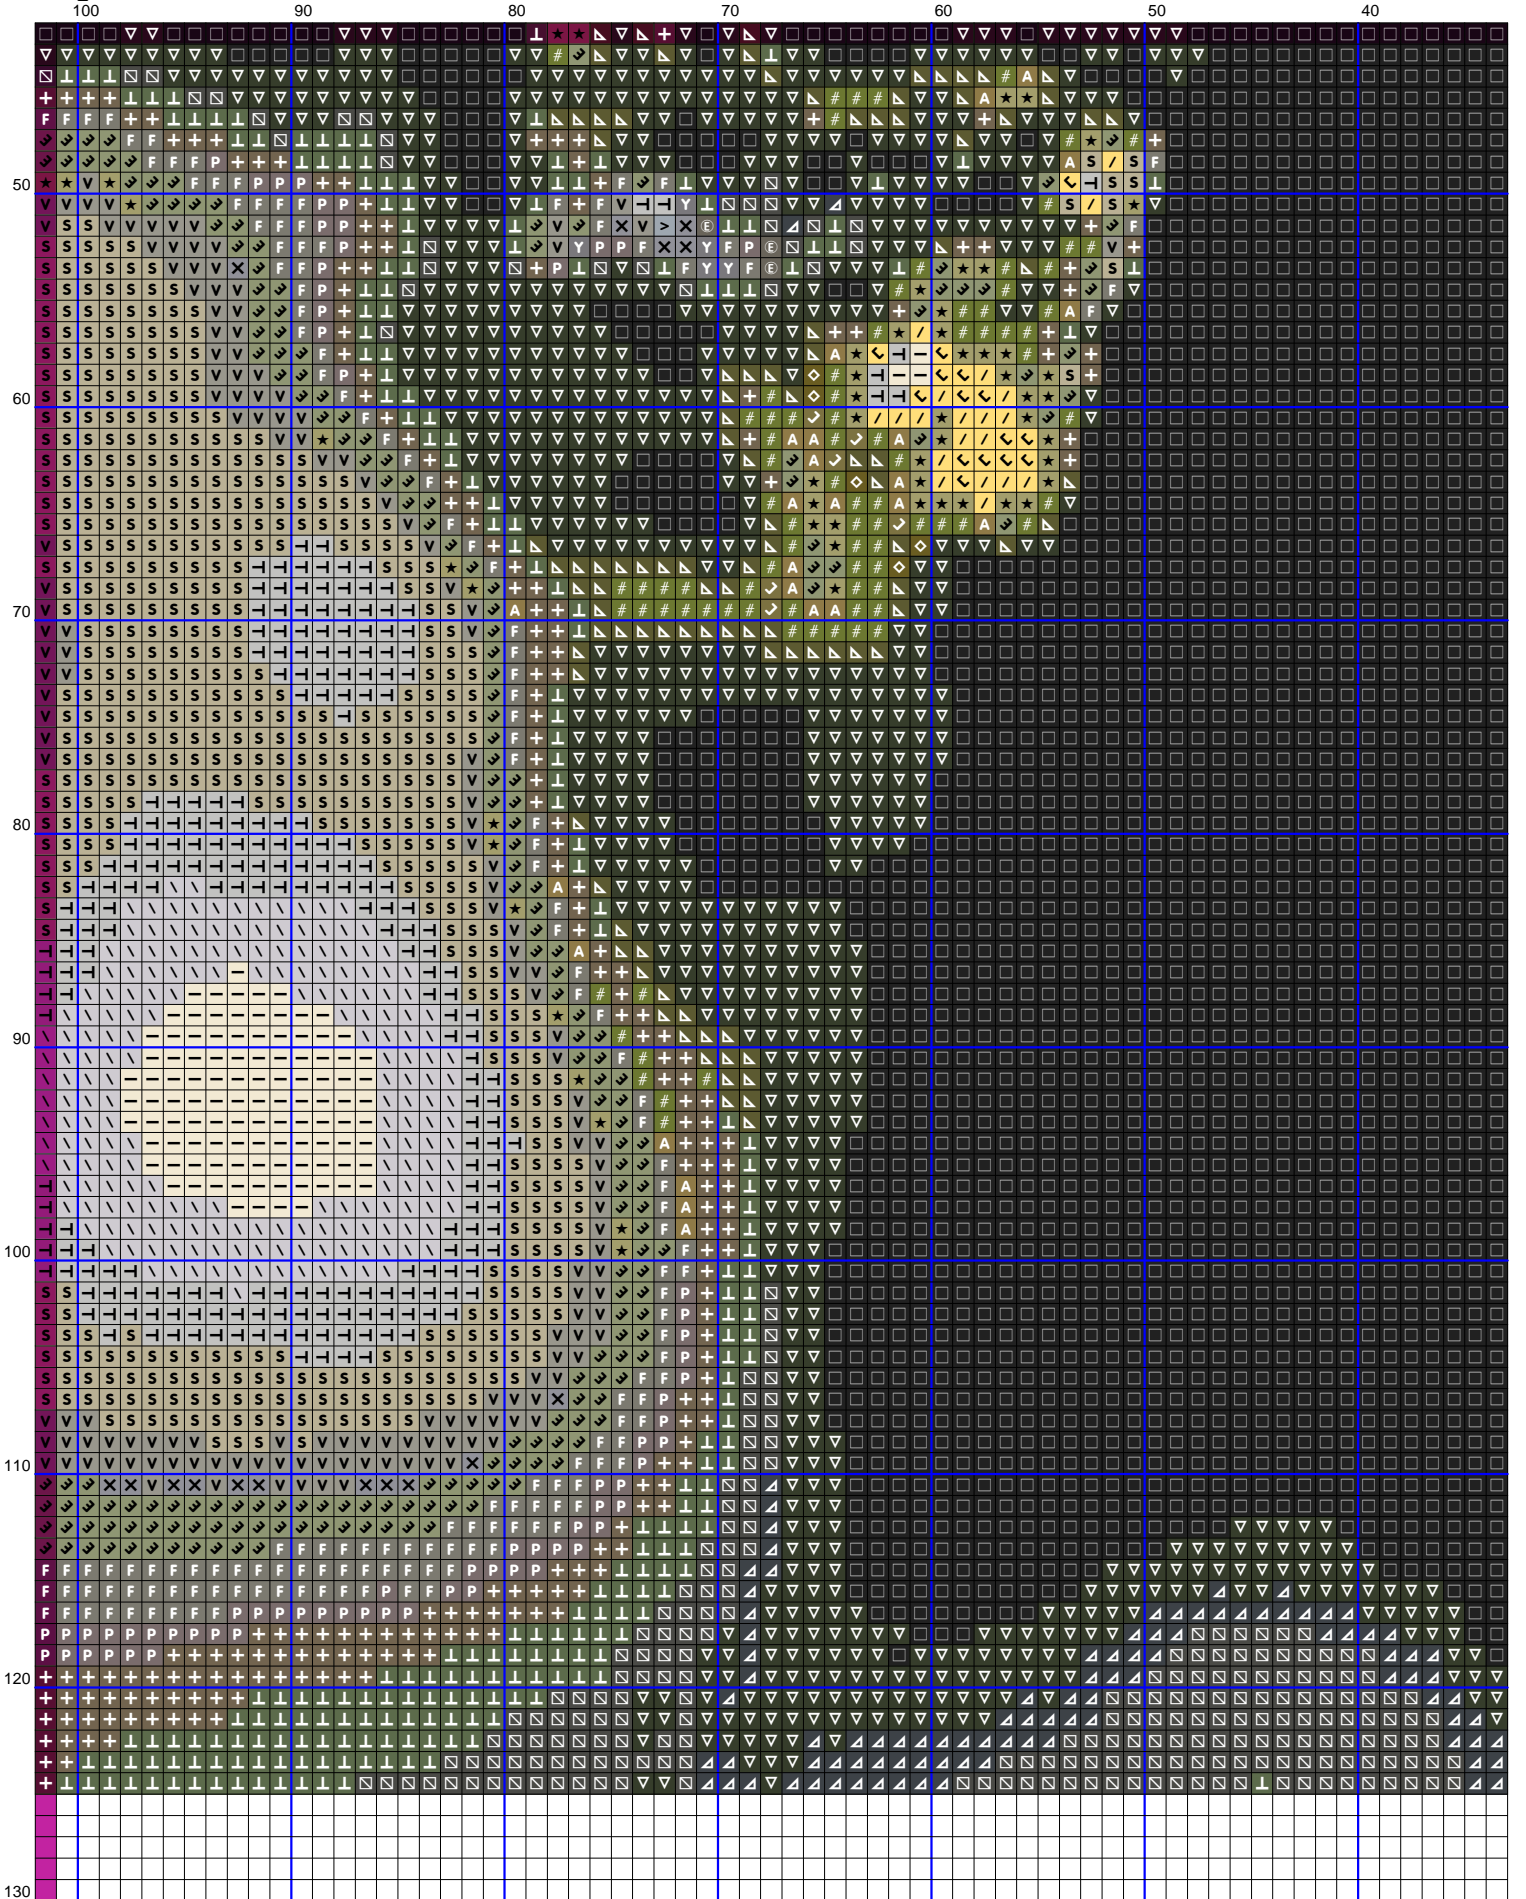

© Technology GXB-CSEI

First place obtained in graphic design 2022 in : " Cross Stitch in the World "